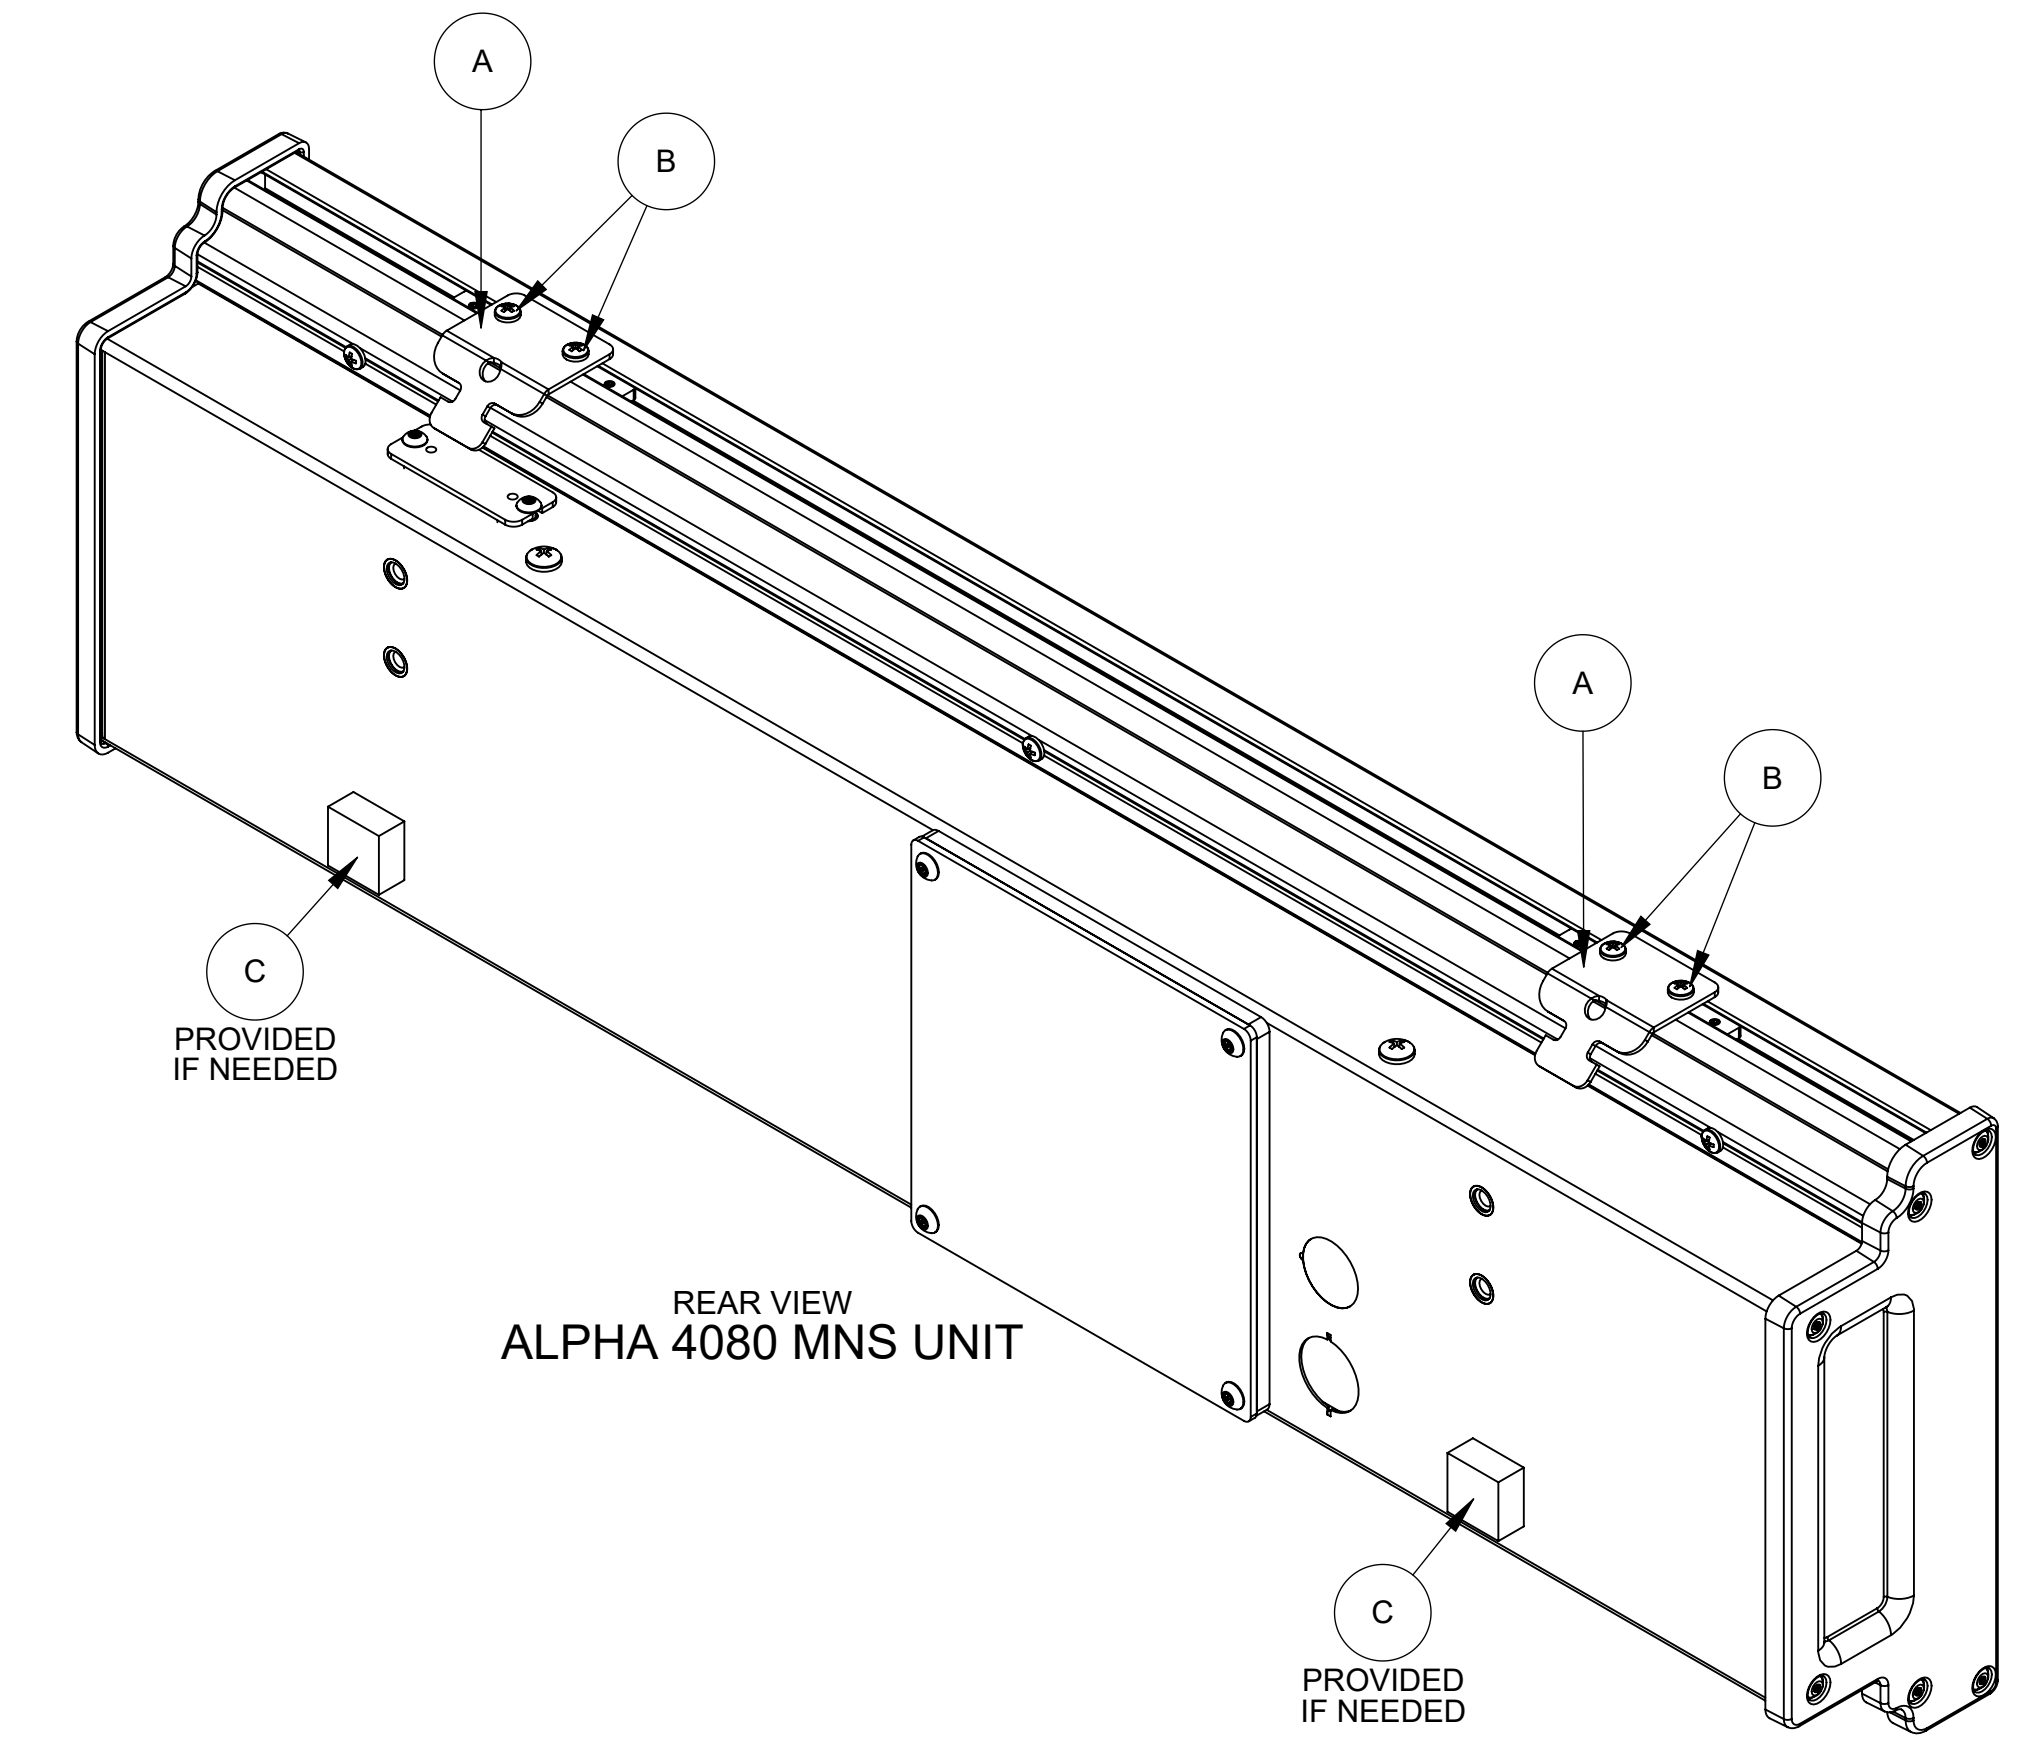

CEILING MOUNTING KIT (1776250101)			
ITEM	PART NUMBER	DESCRIPTION	QUANTITY
A	1777000501	4000 CEILING HANGING BRACKET	2
B	61210751	6-32X.375 SCREW (BLACK)	4
C	63016632	ADHESIVE RUBBER STANDOFF (CLEAR)	2

**BRACKET ADJUSTMENT NOTE:**  
THE BRACKET WIDTH CAN BE ADJUSTED BY LOOSENING THE TWO 6-32 SET SCREWS WITH A 1/16 IN HEX KEY (NOT INCLUDED). ONCE DESIRED WIDTH HAS BEEN REACHED TIGHTEN 6-32 HEX SET SCREWS TO 10 IN-LB.

DIMENSIONS ARE INCH AND TOLERANCES ARE AS FOLLOWS UNLESS OTHERWISE SPECIFIED:				7840 North 88th Street Menasha, WI 53224 USA	
X	±0.1	TITLE		SPEC, SALES DWG, 4000 MNS, CEILING MNT	
XX	±0.02	SIZE		DOCUMENT NO. 17765015DR	
XXX	±0.008	SCALE		1:2	
ANGLES	±1°	STATUS		Released	
DESIGNED BY	SDG	DATE	2/21/2018	REVISED BY	JDW
DRAWN BY	JDW	DATE	2/18/2019	DATE	2/18/2019
APPROVED BY		DATE		DATE	
REV.	DESCRIPTION	ECO.	BY	DATE	