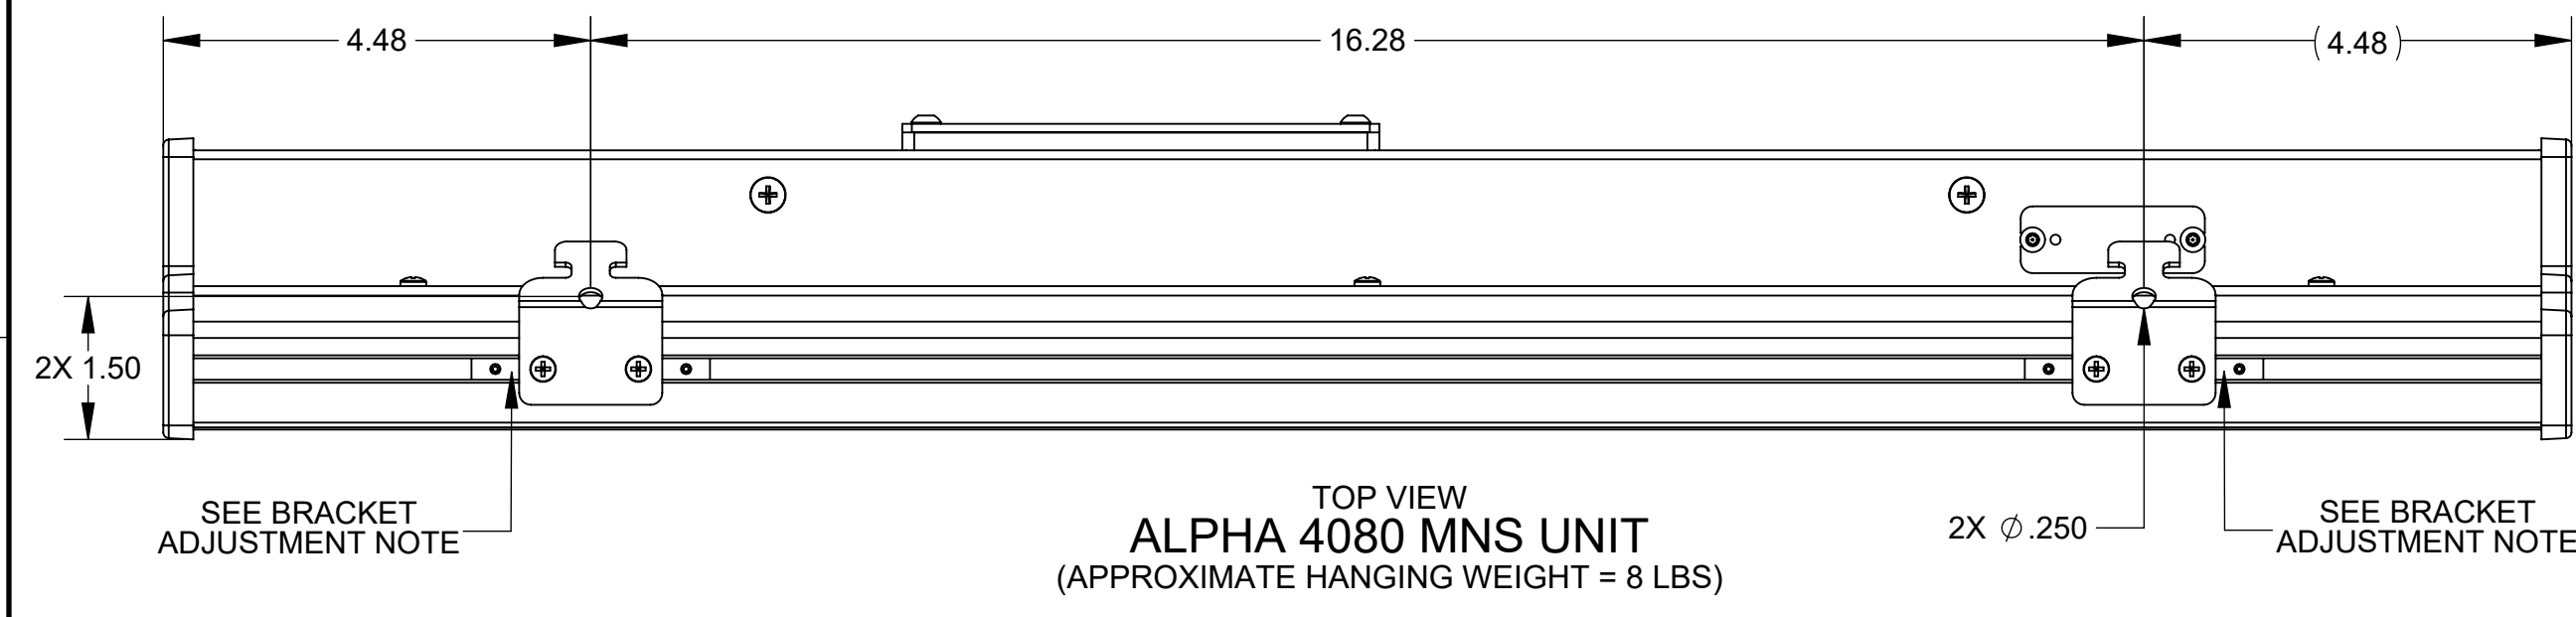

CEILING MOUNTING KIT (1776250101)			
ITEM	PART NUMBER	DESCRIPTION	QUANTITY
A	1777000501	4000 CEILING HANGING BRACKET	2
B	61210751	6-32X.375 SCREW (BLACK)	4
C	63016632	ADHESIVE RUBBER STANDOFF (CLEAR)	2

**BRACKET ADJUSTMENT NOTE:**  
THE BRACKET WIDTH CAN BE ADJUSTED BY LOOSENING THE TWO 6-32 SET SCREWS WITH A 1/16 IN HEX KEY (NOT INCLUDED). ONCE DESIRED WIDTH HAS BEEN REACHED TIGHTEN 6-32 HEX SET SCREWS TO 10 IN-LB.

DIMENSIONS ARE INCH AND TOLERANCES ARE AS FOLLOWS UNLESS OTHERWISE SPECIFIED:				7840 North 88th Street Menasha, WI 53224 USA	
X	±0.1	TITLE		SPEC, SALES DWG, 4000 MNS, CEILING MNT	
XX	±0.02	SIZE		DOCUMENT NO. 17765015DR	
XXX	±0.008	SCALE		1:2	
ANGLES	±1°	STATUS		Released	
DESIGNED BY	SDG	DATE	2/21/2018	REVISED BY	JDW
DRAWN BY	JDW	DATE	2/18/2019	DATE	2/18/2019
APPROVED BY		DATE		DATE	
REV.	DESCRIPTION	ECO.	BY	DATE	