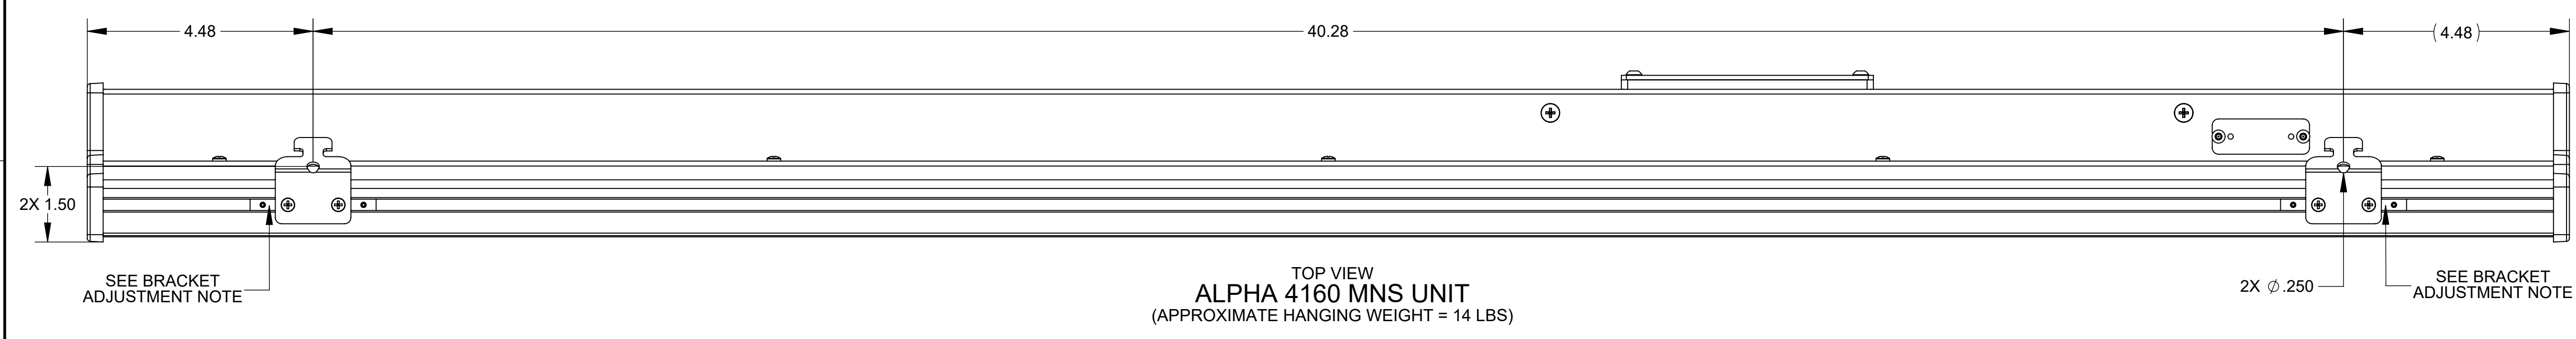

CEILING MOUNTING KIT (1776250101)			
ITEM	PART NUMBER	DESCRIPTION	QUANTITY
A	1777000501	4000 CEILING HANGING BRACKET	2
B	61210751	6-32X.375 SCREW (BLACK)	4
C	63016632	ADHESIVE RUBBER STANDOFF (CLEAR)	2

**BRACKET ADJUSTMENT NOTE:**  
THE BRACKET WIDTH CAN BE ADJUSTED BY LOOSENING THE TWO 6-32 SET SCREWS WITH A 1/16 IN HEX KEY (NOT INCLUDED). ONCE DESIRED WIDTH HAS BEEN REACHED TIGHTEN 6-32 HEX SET SCREWS TO 10 IN-LB.

DIMENSIONS ARE INCH AND TOLERANCES ARE AS FOLLOWS UNLESS OTHERWISE SPECIFIED:				7840 North 88th Street Menasha, WI 53224 USA	
X	±0.1	TITLE		SPEC, SALES DWG, 4000 MNS, CEILING MNT	
XX	±0.02	SIZE		DOCUMENT NO. 17765015DR	
XXX	±0.008	SCALE		1:2	
ANGLES	±1°	STATUS		Released	
DESIGNED BY	SDG	DATE	2/21/2018	REVISED BY	JDW
DRAWN BY	JDW	DATE	2/18/2019	DATE	2/18/2019
APPROVED BY		DATE		DATE	
REV.	DESCRIPTION	ECO.	BY	DATE	