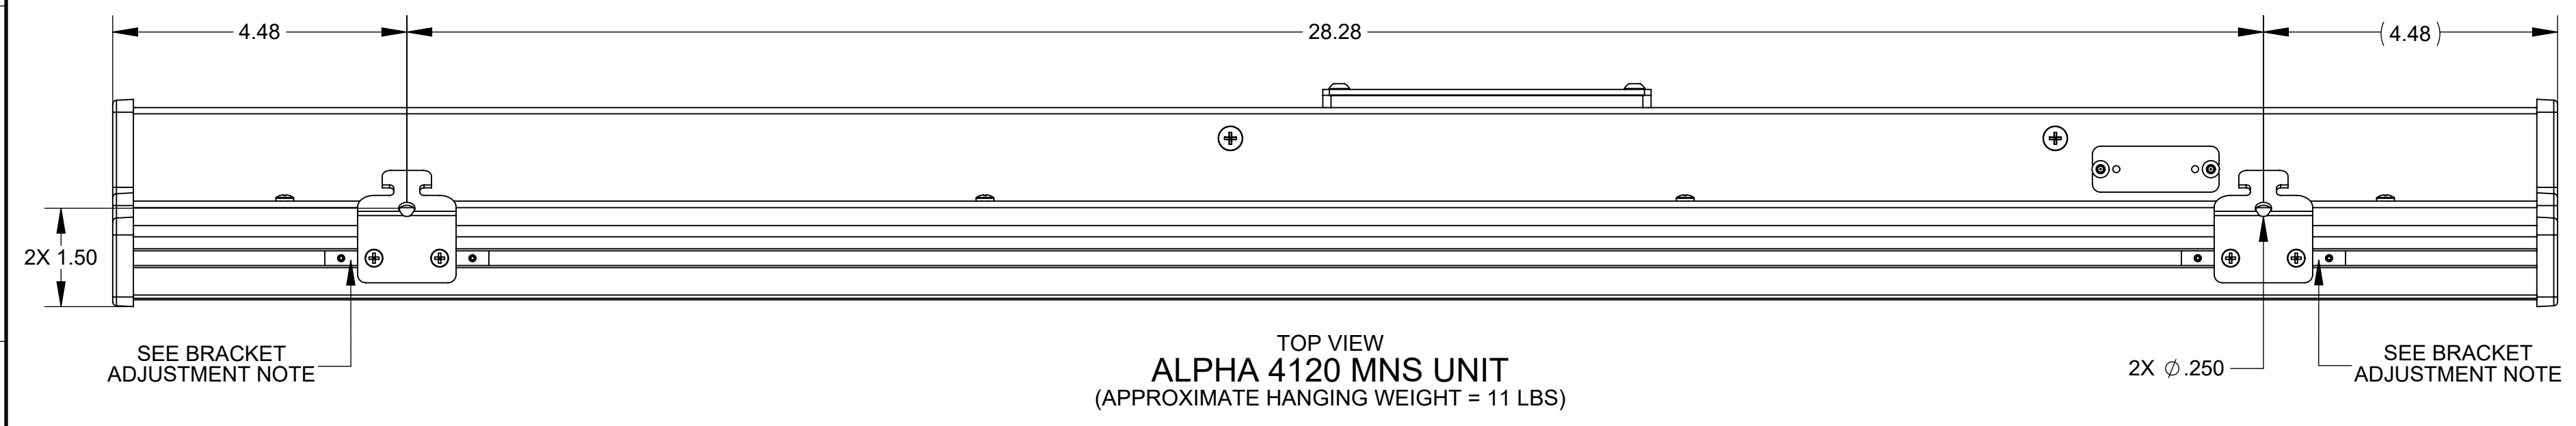

CEILING MOUNTING KIT (1776250101)			
ITEM	PART NUMBER	DESCRIPTION	QUANTITY
A	1777000501	4000 CEILING HANGING BRACKET	2
B	61210751	6-32X.375 SCREW (BLACK)	4
C	63016632	ADHESIVE RUBBER STANDOFF (CLEAR)	2

**BRACKET ADJUSTMENT NOTE:**  
THE BRACKET WIDTH CAN BE ADJUSTED BY LOOSENING THE TWO 6-32 SET SCREWS WITH A 1/16 IN HEX KEY (NOT INCLUDED). ONCE DESIRED WIDTH HAS BEEN REACHED TIGHTEN 6-32 HEX SET SCREWS TO 10 IN-LB.

DIMENSIONS ARE INCH AND TOLERANCES ARE AS FOLLOWS UNLESS OTHERWISE SPECIFIED:				7840 North 88th Street Menasha, WI 53224 USA	
X	±0.1	TITLE		SPEC, SALES DWG, 4000 MNS, CEILING MNT	
XX	±0.02	SIZE		DOCUMENT NO. 17765015DR	
XXX	±0.008	SCALE		1:2	
ANGLES	±1°	STATUS		Released	
DESIGNED BY	SDG	DATE	2/21/2018	REVISED BY	JDW
DRAWN BY	JDW	DATE	2/18/2019	DATE	2/18/2019
APPROVED BY		DATE		DATE	
REV.	DESCRIPTION	ECO.	BY	DATE	