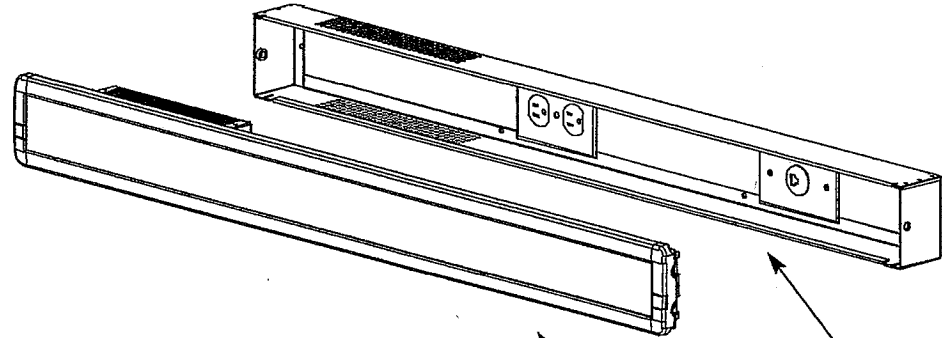

WALL MOUNT 220C TRIM KIT

[Accessory to 220C]

PERSPECTIVE VIEW A

PERSPECTIVE VIEW B

RJ11 WIRE CONNECTIONS IF ADAPTIVE™ P/N WIRE IS USED:

CABLE	WALL PLATE
BLACK	BLACK
RED	YELLOW
GROUND	RED
N/A	GREEN

FEATURES

- Open back for flush wall mounting
- Aluminum (.063) case painted ADAPTIVE gray to match the ALPHA 220C model

BENEFITS

- Encloses power and serial connections to prevent tampering
- Trim Kit adds an aesthetic "clean look" to the final installation

TOP VIEW

FRONT VIEW

SIDE VIEW