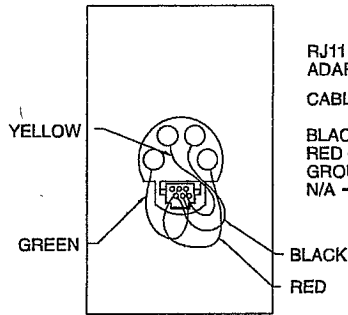

WALL MOUNT 220C TRIM KIT

[Accessory to 220C]

PERSPECTIVE VIEW A

PERSPECTIVE VIEW B

RJ11 WIRE CONNECTIONS IF ADAPTIVE™ P/N WIRE IS USED:

CABLE	WALL PLATE
BLACK	BLACK
RED	YELLOW
GROUND	RED
N/A	GREEN

FEATURES

- Open back for flush wall mounting
- Aluminum (.063) case painted ADAPTIVE gray to match the ALPHA 220C model

BENEFITS

- Encloses power and serial connections to prevent tampering
- Trim Kit adds an aesthetic "clean look" to the final installation

TOP VIEW

FRONT VIEW

SIDE VIEW