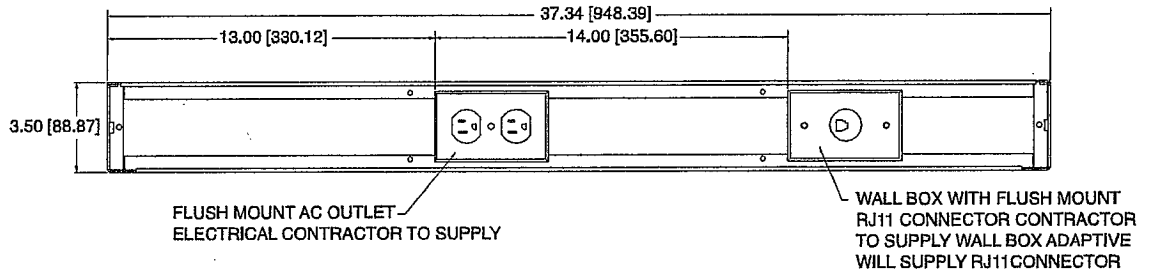

WALL MOUNT 220C TRIM KIT

[Accessory to 220C]

PERSPECTIVE VIEW A

PERSPECTIVE VIEW B

RJ11 WIRE CONNECTIONS IF ADAPTIVE™ P/N WIRE IS USED:

CABLE	WALL PLATE
BLACK	BLACK
RED	YELLOW
GROUND	RED
N/A	GREEN

FEATURES

- Open back for flush wall mounting
- Aluminum (.063) case painted ADAPTIVE gray to match the ALPHA 220C model

BENEFITS

- Encloses power and serial connections to prevent tampering
- Trim Kit adds an aesthetic "clean look" to the final installation

TOP VIEW

FRONT VIEW

SIDE VIEW