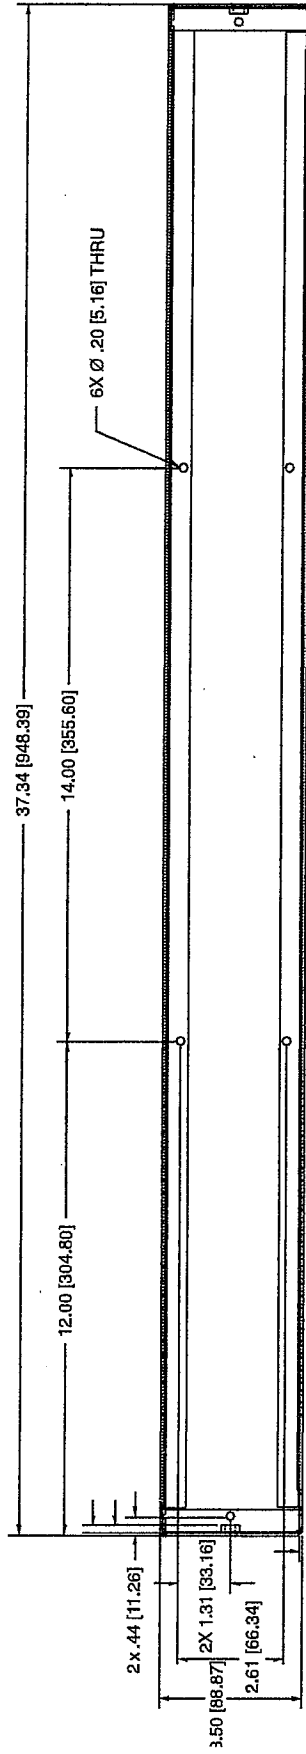

WALL MOUNT 220C TRIM KIT

[Accessory to 220C]

PERSPECTIVE VIEW A

PERSPECTIVE VIEW B

RJ11 WIRE CONNECTIONS IF ADAPTIVE™ P/N WIRE IS USED:

CABLE	WALL PLATE
BLACK	BLACK
RED	YELLOW
GROUND	RED
N/A	GREEN

FEATURES

- Open back for flush wall mounting
- Aluminum (.063) case painted ADAPTIVE gray to match the ALPHA 220C model

BENEFITS

- Encloses power and serial connections to prevent tampering
- Trim Kit adds an aesthetic "clean look" to the final installation

TOP VIEW

FRONT VIEW

SIDE VIEW