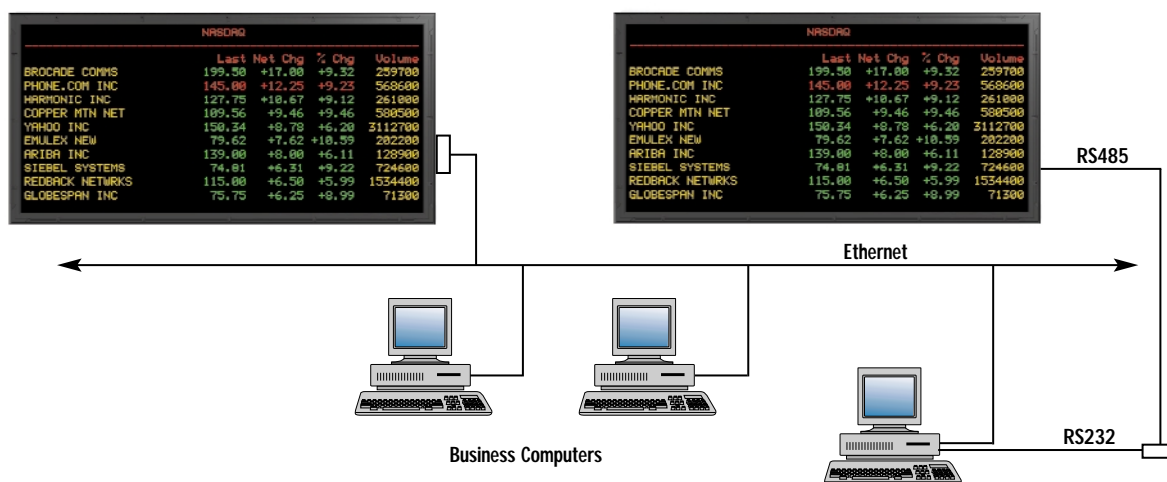

*Contact Adaptive for additional product sizes and character heights.

Pixel Size (Diameter):	0.2" (.05 cm)
Pixel (LED) Color:	Each dot can be red, green, or amber
Center-to-Center Pixel Spacing (Pitch):	0.3" (0.8 cm)
Character Size:	1.4" or 2.1"
Memory Capacity:	64 kb
Serial Computer Interface:	RS485 – Single RJ11 input jack –Optional Ethernet Interface
Power Cord Length:	9'10" (3meters)100V – 8'2" (2.5meters) 240V
Case Material:	Aluminum
Limited Warranty:	One-year parts

Agency Approvals:	– 120 VAC Model: Listed to ANSI/UL 1950-3rd Edition (US) and CAN/CSA-22.2 No.950-M89 (Canada) – 240 VAC Models: Complies with EN 60950:1992 (Europe) and AS/NZS 3260-1993 (Australia/New Zealand) – FCC Part 15 Class A – CE Marked
Operating Temperature:	32° to 120°F, 0° to 49°C
Humidity Range:	0% to 95% non-condensing
Mounting:	Wall mount only
Enclosure:	Fully front serviceable, aluminum

ALPHAVISION InfoTracker

PC with Windows NT and interface software

Data from:

- Reuters
- Dow Jones
- Bridge
- PC Quote
- S&P's Comstock
- Etc.