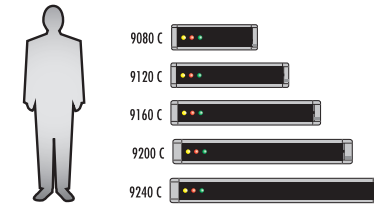

Four+ Line Indoor Models

- 1.5- to 9.6-inch Characters
- Tri-color (8 colors from shades of red/green/amber)
- Aluminum cases
- Networkable RS232, RS485 and optional built-in Ethernet interface
- Enhanced sound capability
- Programmable via ALPHA software
- User-programmable logos & graphics
- Viewing distance up to 480 feet