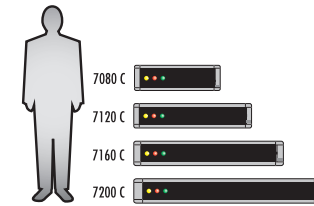

Three+ Line Indoor Models

- 1.5- to 7.2-inch Characters
- Tri-color (red/green/amber)
- Aluminum cases
- Networkable via RS232, RS485 or optional Ethernet adapter
- Programmable via remote keyboard or ALPHA software
- Viewing distance up to 360 feet