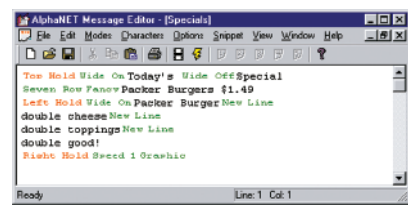

Message Editor: Used to create messages