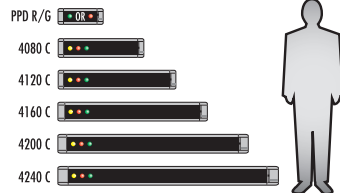

Two-Line Indoor Models

- .7- to 4.8-inch Characters
- Tri-color (PPD available in red or green)
- Aluminum cases except as noted
- Networkable via RS232, RS485 or Ethernet adapter (optional)
- Programmable via remote keyboard or ALPHA software
- Viewing distance up to 240 feet