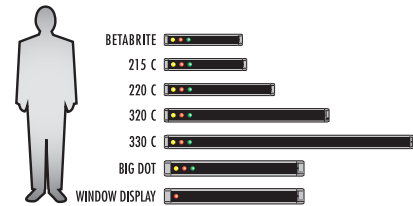

One-Line Indoor Models

- 2-, 3- or 4-inch Characters
- Full color, tri-color (8 colors from shades of red/green/amber) or super-bright red as noted
- Aluminum cases except as noted
- Networkable via RS232, RS485 or optional Ethernet adapter
- Programmable via remote keyboard or ALPHA software
- Viewing distance up to 200 feet