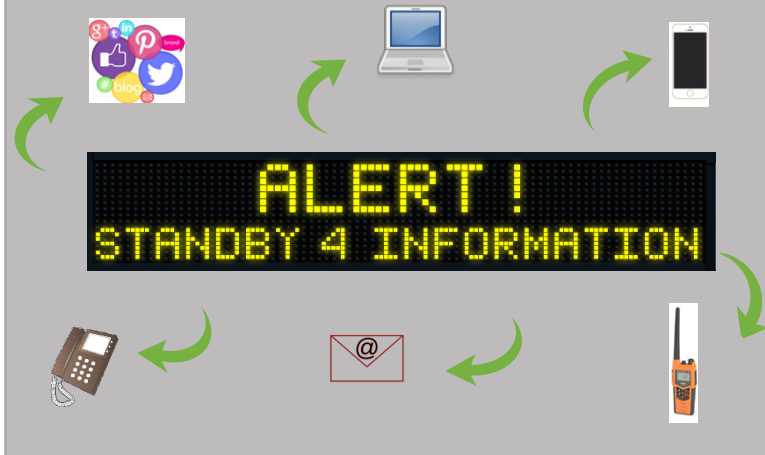

ALPHA SERIES 4000 RGB MNS-O FULL COLOR LED DISPLAYS

"Designed and built in the USA using U.S. and imported parts."

Adaptive
7840 N 86th St
Milwaukee WI 53224 USA
800-558-7022
Adaptivedisplays.com