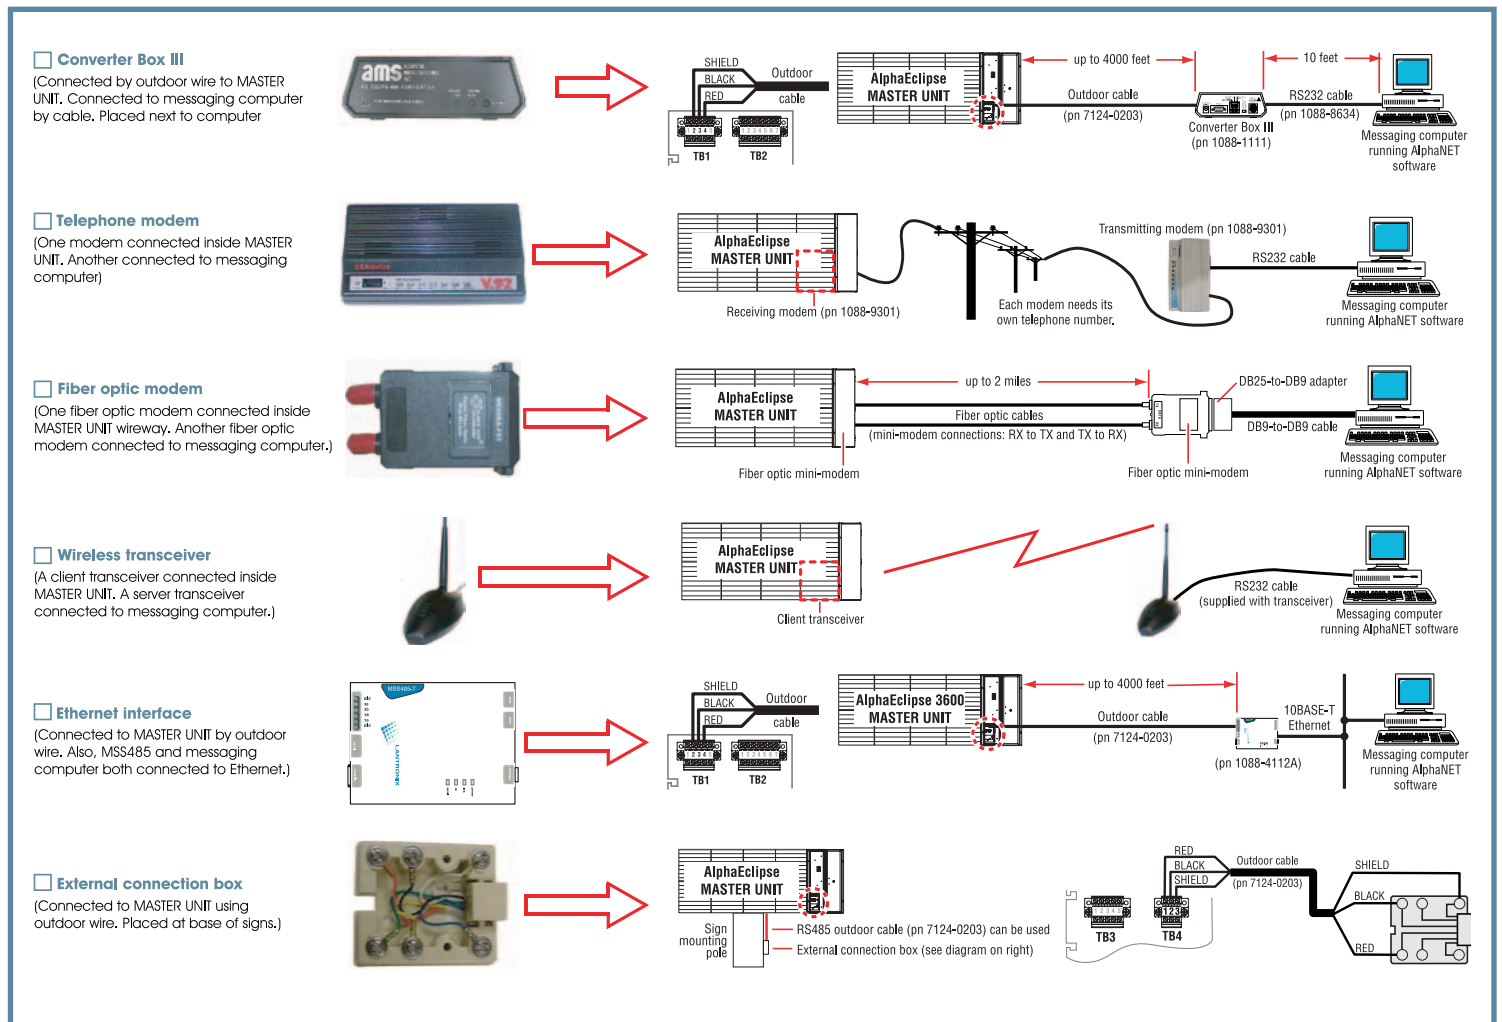

### State-of-the-Art Communications Control

- A PC connectivity solution that meets every need
- Wired or wireless configurations
- Dial up or fiber optic modem control
- High speed wired or wireless Ethernet networking
- Standard comport RS232 or RS485 serial connections
- Installed and supported locally by an Adaptive® AlphaEclipse dealer
- Operator training programs tailored to meet start-up as well as advanced communication needs
- Alphamation™ custom designed graphic content services are available to help you add customized graphic sizzle to your daily messaging