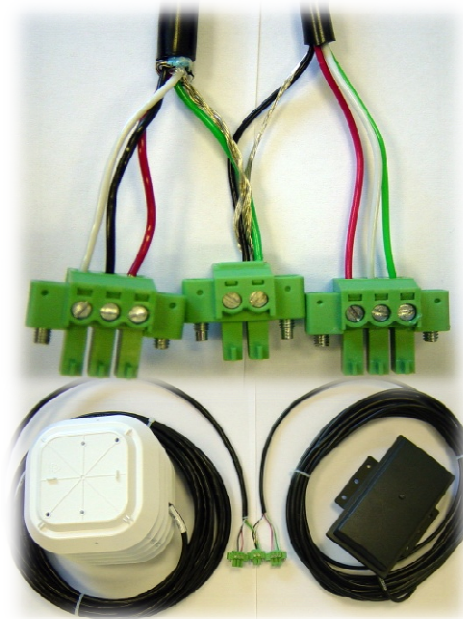

Titan on Excite – Luminosity & Temperature probe

Temperature probe

Luminosity probe

Titan on Excite – External Connectors for probe

External probe connectors

Double twisted pair cable

Titan probe connectors

- RS485+
- RS485-
- +5V
- GND
- SCHIELD

Titan on Excite – RS485 and DVI TurboDVIboard

— RS485+
— RS485-

RS485

DVI-D
DVI-D (Data Link)

DVI

TurboDVIboard