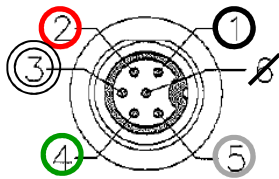

Titan on Excite – Luminosity & Temperature probe

Temperature probe

Luminosity probe

Titan on Excite – External Connectors for probe

External probe connectors

Double twisted pair cable

Titan probe connectors

- RS485+
- RS485-
- +5V
- GND
- SCHIELD

Titan on Excite – RS485 and DVI TurboDVIboard

— RS485+
— RS485-

RS485

DVI-D
DVI-D (Data Link)

DVI

TurboDVIboard