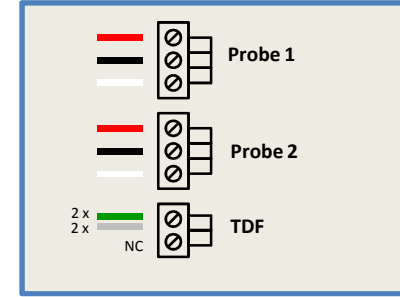

Titan on Excite – Luminosity & Temperature probe

Temperature probe

Luminosity probe

Titan on Excite – External Connectors for probe

External probe connectors

Double twisted pair cable

Titan probe connectors

- RS485+
- RS485-
- +5V
- GND
- SCHIELD

Titan on Excite – RS485 and DVI TurboDVIboard

— RS485+
— RS485-

RS485

DVI-D
DVI-D (Data Link)

DVI

TurboDVIboard