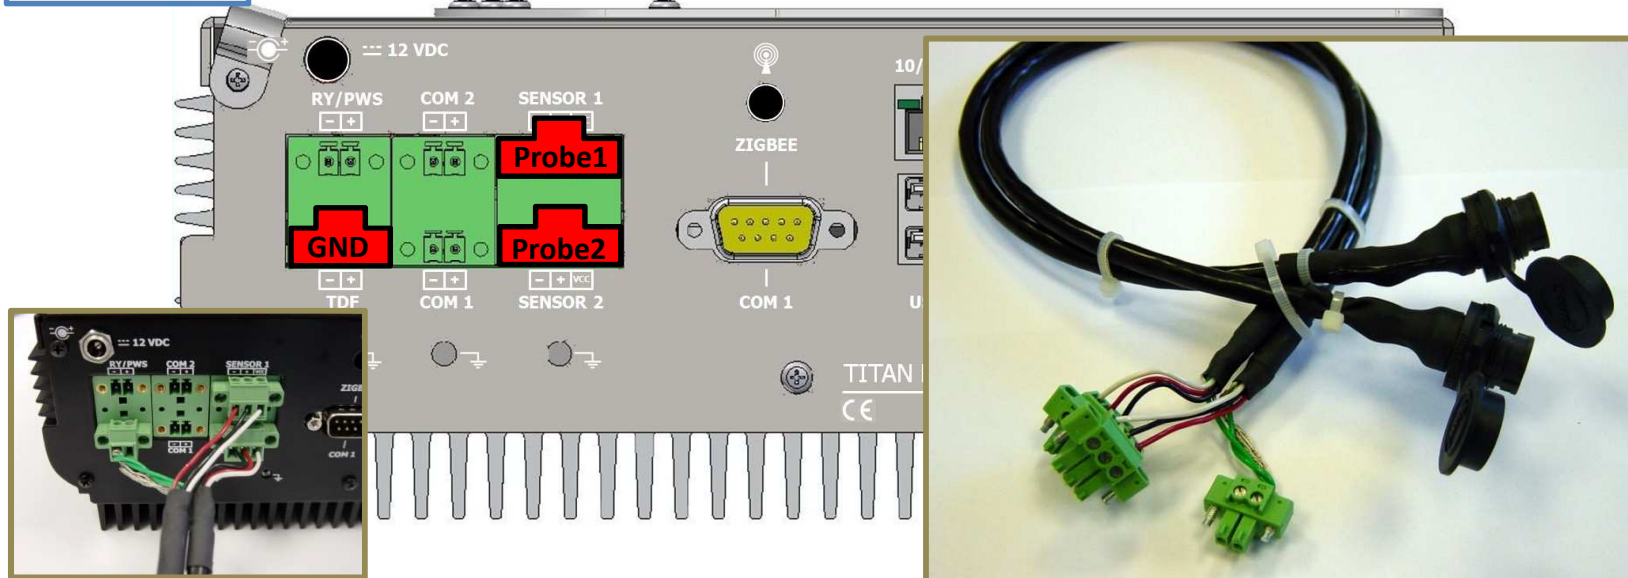

Titan on Excite – Luminosity & Temperature probe

Temperature probe

Luminosity probe

Titan on Excite – External Connectors for probe

External probe connectors

Double twisted pair cable

Titan probe connectors

- RS485+
- RS485-
- +5V
- GND
- SCHIELD

Titan on Excite – RS485 and DVI TurboDVIboard

— RS485+
— RS485-

RS485

DVI-D
DVI-D (Data Link)

DVI

TurboDVIboard