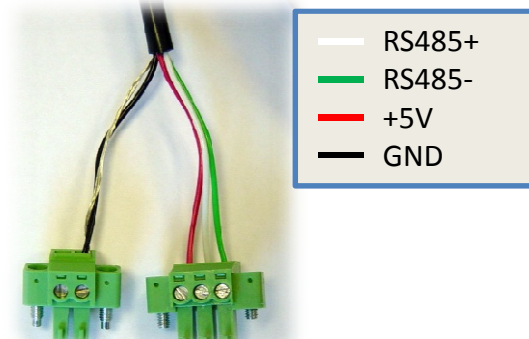

Titan on Excite – Luminosity & Temperature probe

Temperature probe

Luminosity probe

Titan on Excite – External Connectors for probe

External probe connectors

Double twisted pair cable

Titan probe connectors

- RS485+
- RS485-
- +5V
- GND
- SCHIELD

Titan on Excite – RS485 and DVI TurboDVIboard

— RS485+
— RS485-

RS485

DVI-D
DVI-D (Data Link)

DVI

TurboDVIboard