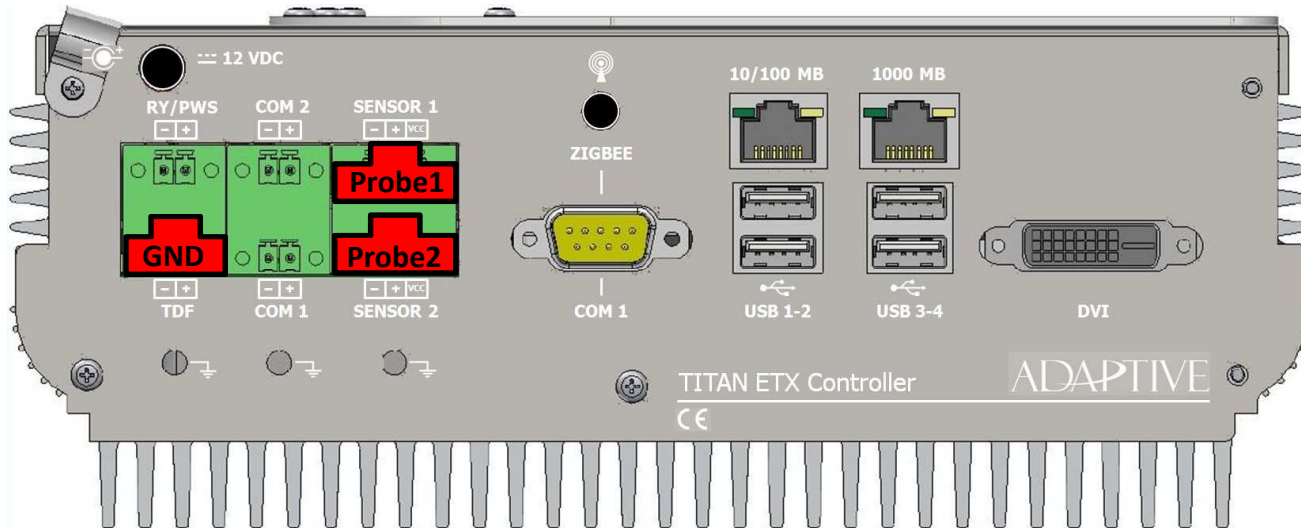

Titan on Excite – Luminosity & Temperature probe

Temperature probe

Luminosity probe

Titan on Excite – External Connectors for probe

External probe connectors

Double twisted pair cable

Titan probe connectors

- RS485+
- RS485-
- +5V
- GND
- SCHIELD

Titan on Excite – RS485 and DVI TurboDVIboard

— RS485+
— RS485-

RS485

DVI-D
DVI-D (Data Link)

DVI

TurboDVIboard