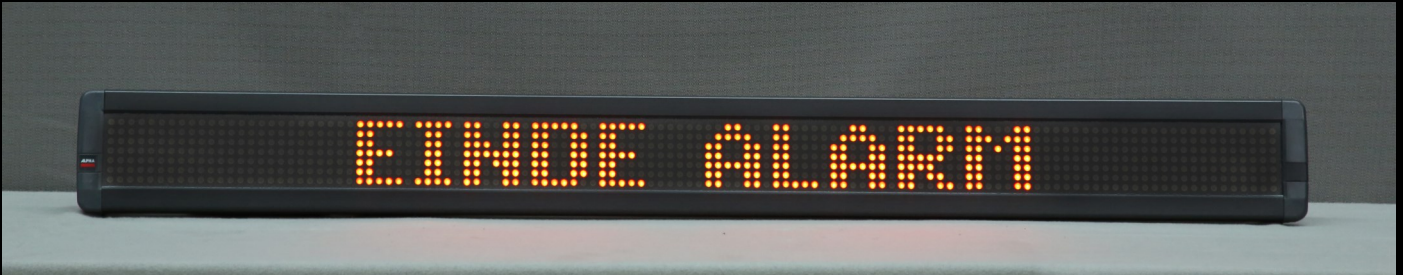

ALPHA 220C (Green/Red/Amber)

DISPLAY

Display dimensions	h = 53 mm x w = 914 mm
Pixels	Rows = 7 x columns = 120
Pitch	7,6 mm
Lines per display	1 line
Characters per line	20 (1 line)
Character height	53 mm
Color	Red - Green - Amber
Brightness	250 nits
Graphics	Red - Green - Amber bmp files
Player	AlphaNET / Alpha protocol

CASE

Case	Aluminum
Indoor or outdoor installation	Indoor installation
Case dimensions	h = 96 mm x w = 957 mm x d = 73 mm
Operating temperature	0°C - 49°C
Humidity	0 % - 95 % non-condensing
Front lens	Polycarbonate
Weight	2,1 kg
Power / Power consumption	Input 100 - 240 VAC / 50 - 60 Hz / Output 1,4 - 0,75 / 8A

ALPHA 220C (Green/Red/Amber)

SOFTWARE / MEMORY / COMMUNICATION

PC Software (Windows)

Communication

Memory

Real-Time clock for time and date (RTC)

Mounting system

AlphaNET

RS232 and RS485 included

Ethernet as an option via AlphaEthernet adapter

96 messages with AlphaNET

Included

Wall and ceiling mounting brackets included

The Alpha™ 220C is specially designed to share your messages with your target audience as quickly as possible. Its length of 91 cm makes it possible to show texts of 20 characters in full on 1 screen. This versatile LED display is a perfect communication tool to inform, inspire and train your employees.