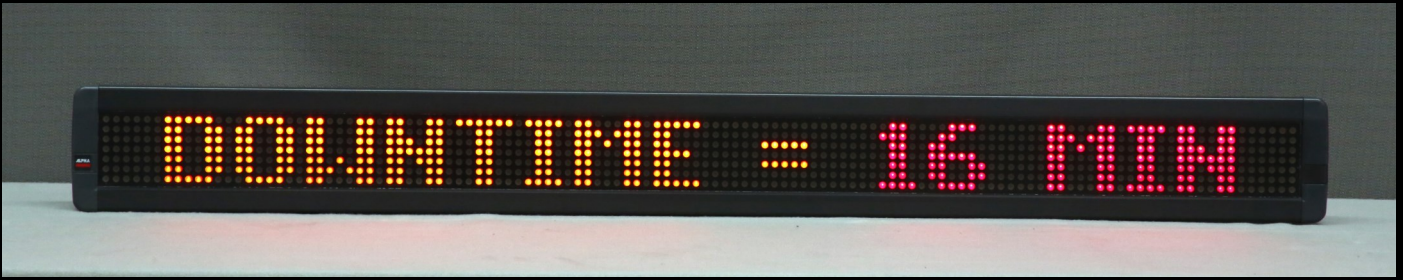

ALPHA 220C (Green/Red/Amber)

DISPLAY

Display dimensions	h = 53 mm x w = 914 mm
Pixels	Rows = 7 x columns = 120
Pitch	7,6 mm
Lines per display	1 line
Characters per line	20 (1 line)
Character height	53 mm
Color	Red - Green - Amber
Brightness	250 nits
Graphics	Red - Green - Amber bmp files
Player	AlphaNET / Alpha protocol

CASE

Case	Aluminum
Indoor or outdoor installation	Indoor installation
Case dimensions	h = 96 mm x w = 957 mm x d = 73 mm
Operating temperature	0°C - 49°C
Humidity	0 % - 95 % non-condensing
Front lens	Polycarbonate
Weight	2,1 kg
Power / Power consumption	Input 100 - 240 VAC / 50 - 60 Hz / Output 1,4 - 0,75 / 8A

ALPHA 220C (Green/Red/Amber)

SOFTWARE / MEMORY / COMMUNICATION

PC Software (Windows)

Communication

Memory

Real-Time clock for time and date (RTC)

Mounting system

AlphaNET

RS232 and RS485 included

Ethernet as an option via AlphaEthernet adapter

96 messages with AlphaNET

Included

Wall and ceiling mounting brackets included

The Alpha™ 220C is specially designed to share your messages with your target audience as quickly as possible. Its length of 91 cm makes it possible to show texts of 20 characters in full on 1 screen. This versatile LED display is a perfect communication tool to inform, inspire and train your employees.