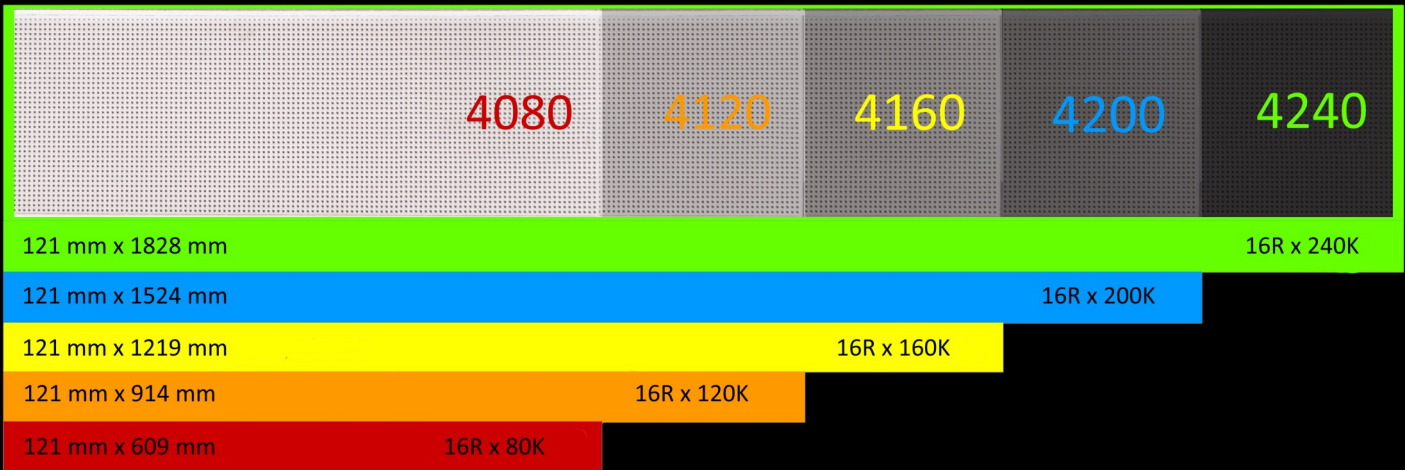

ALPHA 4000 (RGB)

SOFTWARE / MEMORY / COMMUNICATION

PC Software (Windows)	Ooh!Media + Quick Trigger / AlphaNET
Communication	Ethernet (wifi option) + RS232 and RS485 for AlphaNET
USB port	Files can only be uploaded via a USB stick when using the Ooh!Media software
Memory	2 GB Ooh!Media / 80 messages with AlphaNET
Real-Time clock for time and date (RTC)	Included
Mounting system	Wall and ceiling mounting brackets included

Keep everyone informed at all times by showing the most important information on the Alpha 4000 RGB displays. Show messages, productivity statistics, safety and accessibility information to customers, visitors and employees on the Alpha 4000 RGB displays. This improves employee motivation and increases customer satisfaction. Boost your sales figures and increase safety in the workplace.

The Alpha 4000 RGB LED displays are built according to the latest technological developments. They are indoor LED displays that can show crystal-clear text and graphics in all colors on 1 or 2 lines. The "Automode" and "Autocolor" software functions make it easy for anyone to quickly create visually attractive, high-impact messages!

You can create your own graphics and gif animations. Handy automatic functions in the software are: the day of the week, the date, the clock, an adjustable countdown and count-up clock.

Daylight bv since 1991
Brusselsesteenweg 715
B-9050 GENT
BELGIUM
Tel +32 9 230 54 00
Email general: info@daylight.be

BTW BE 0443.834.881
RPR Gent 0443.834.881
REG.NR. 06.26.1.1
Email sales: sales@daylight.be
Email renting: sales@daylight.be
Email support: support@daylight.be

daylight.net
daylight.be
daylight.nl
daylight.lu
daylightdisplay.com
andon.be