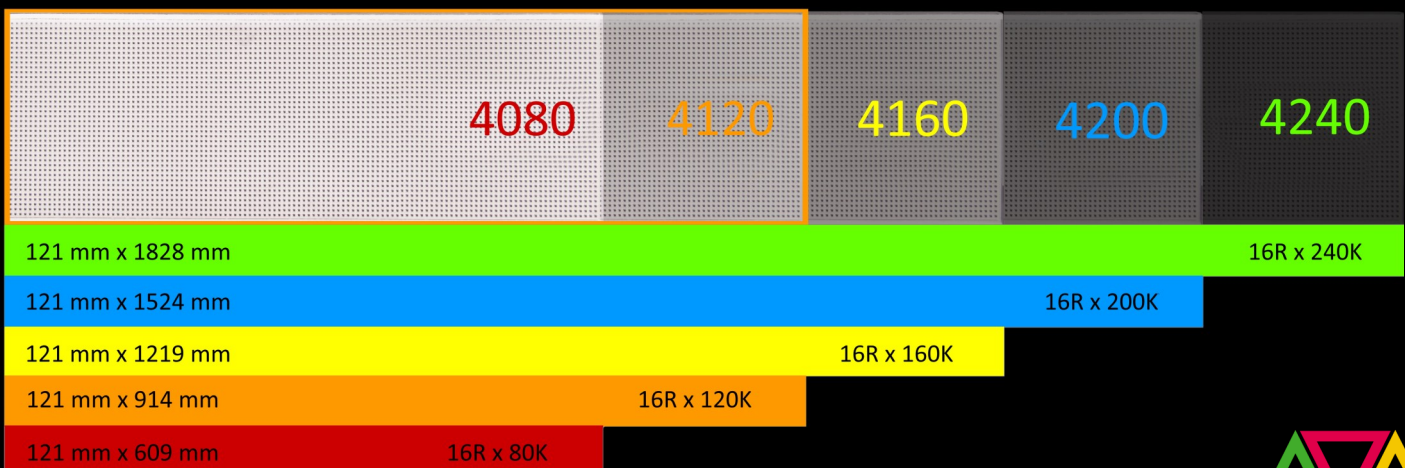

ALPHA 4120 (RGB)

Foto: ALPHA 4120 (RGB)

DISPLAY

Display dimensions	h = 121 mm x w = 914 mm
Pixels	Rows = 16 x columns = 120
Pitch	7,62 mm
Lines per display	1 or 2 lines
Characters per line	15 (1 line) / 20 (2 lines)
Character height	114 mm / 53 mm
Color	4096 colors
Brightness	1300 nits
Graphics	RGB graphics
Player	Ooh!Media Player / AlphaNET / Alpha protocol

CASE

Case	Aluminum
Indoor or outdoor installation	Indoor installation
Case dimensions	h = 188 mm x w = 945 mm x d = 81 mm
Operating temperature	0°C - 50°C
Humidity	0 % - 95 % non-condensing
Front lens	Polycarbonate
Weight	5 kg
Power / Power consumption	100 - 264 VAC / 47 - 63 Hz / 70 watt