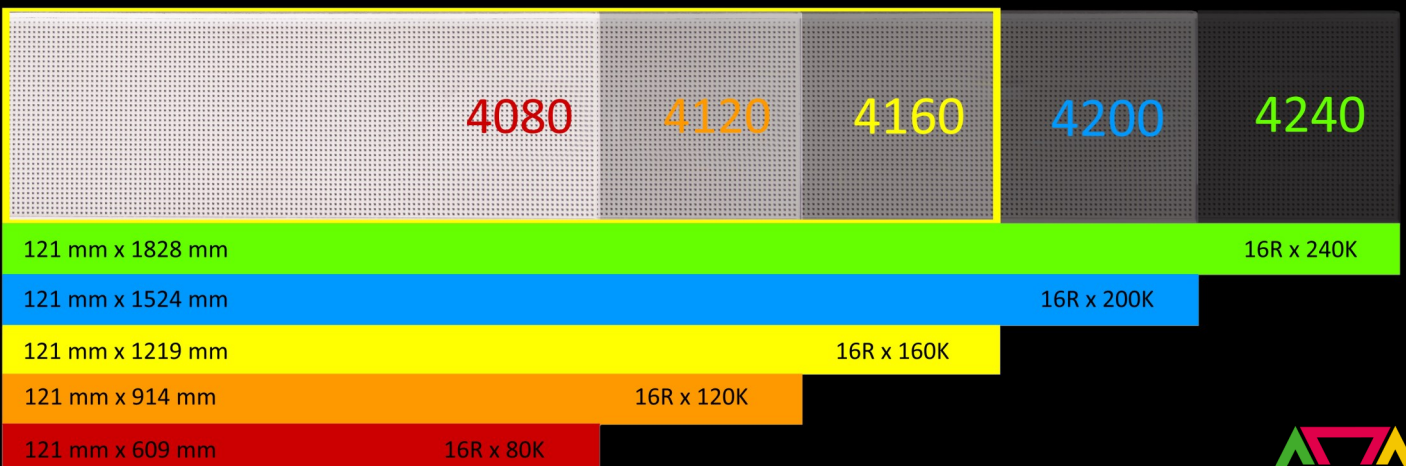

ALPHA 4160 (RGB)

Foto: ALPHA 4120 (RGB)

DISPLAY

Display dimensions	h = 121 mm x w = 1219 mm
Pixels	Rows = 16 x columns = 160
Pitch	7,62 mm
Lines per display	1 or 2 lines
Characters per line	20 (1 line) / 26 (2 lines)
Character height	114 mm / 53 mm
Color	4096 colors
Brightness	1300 nits
Graphics	RGB graphics
Player	Ooh!Media Player / AlphaNET / Alpha protocol

CASE

Case	Aluminum
Indoor or outdoor installation	Indoor installation
Case dimensions	h = 188 mm x w = 1250 mm x d = 81 mm
Operating temperature	0°C - 50°C
Humidity	0 % - 95 % non-condensing
Front lens	Polycarbonate
Weight	6,4 kg
Power / Power consumption	100 - 264 VAC / 47 - 63 Hz / 80 watt