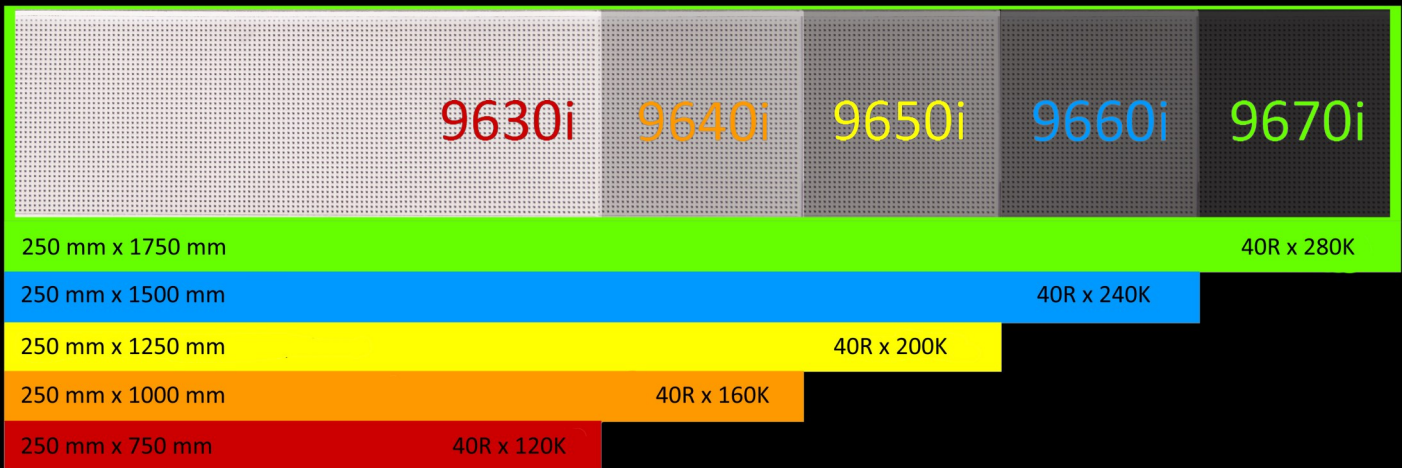

ALPHA 9650i (RGB)

Foto: ALPHA 9630i (RGB)

DISPLAY

Display dimensions	h = 250 mm x w = 1250 mm
Pixels	Rows = 40 x columns = 200
Pitch	6,25 mm
Lines per display	2, 3, 4 or 5 lines
Characters per line	25 (2 lines) / 25 (3 lines) / 34 (5 lines) / 40 (6 lines)
Character height	94 mm / 62 mm / 44 mm
Color	4096 colors
Brightness	1800 nits
Graphics	RGB graphics
Player	Ooh!Media Player / AlphaNET / Alpha protocol

CASE

Case	Aluminum
Indoor or outdoor installation	Indoor installation
Case dimensions	h = 272 mm x w = 1258 mm x d = 82 mm
Operating temperature	0°C - 50°C
Humidity	0 % - 95 % non-condensing
Front lens	Polycarbonate
Weight	12,3 kg
Power / Power consumption	100 - 264 VAC / 47 - 63 Hz / 233 watt

	9630i	9640i	9650i	9660i	9670i
250 mm x 1750 mm					40R x 280K
250 mm x 1500 mm				40R x 240K	
250 mm x 1250 mm			40R x 200K		
250 mm x 1000 mm		40R x 160K			
250 mm x 750 mm	40R x 120K				

ALPHA 9000i (RGB)