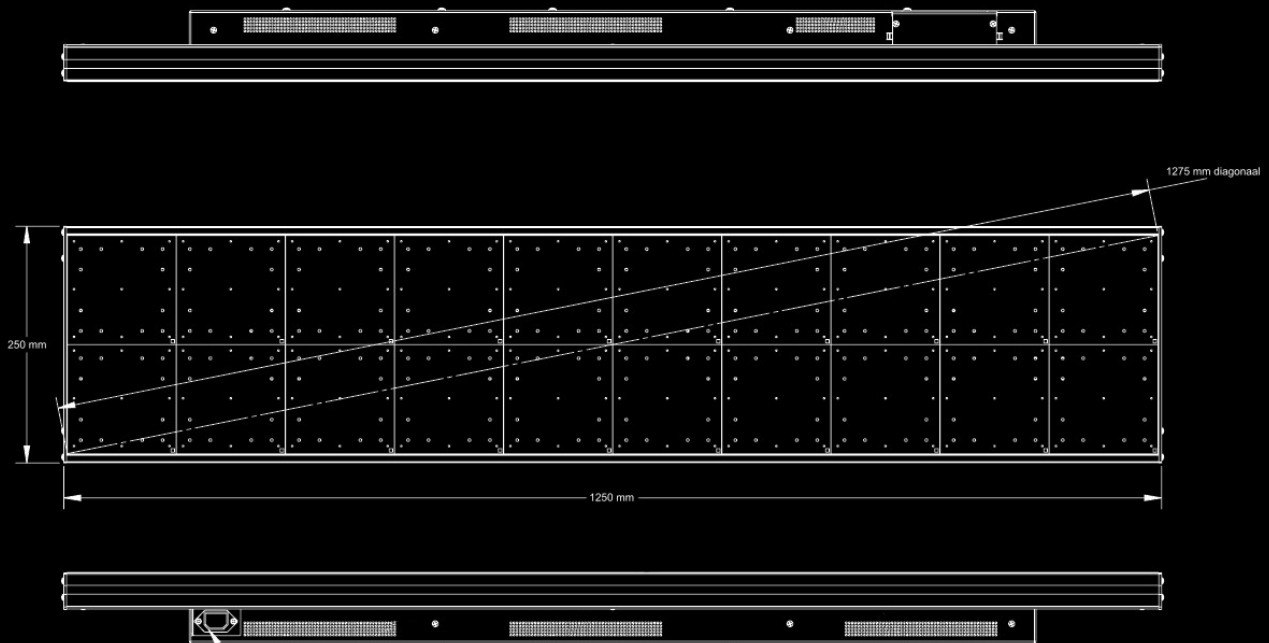

## DISPLAY

Display dimensions	h = 250 mm x w = 1250 mm
Pixels	Rows = 32 x columns = 160
Pitch	7,8 mm
Lines per display	1, 2, 3, or 4 lines
Characters per line	10 (1 lines) / 20 (2 lines) / 20 (3 lines) / 27 (4 lines)
Character height	249 mm / 117 mm / 78 mm / 54 mm
Color	256,000 colors
Brightness	5500 nits
Graphics	RGB graphics
Player	Ooh!Media Player / AlphaNET / Alpha protocol

## CASE

Case	Aluminum
Indoor or outdoor installation	Indoor and window installation
Case dimensions	h = 272 mm x w = 1257 mm x d = 96 mm
Operating temperature	0°C - 50°C
Humidity	0% - 95% non-condensing
Front lens	None
Weight	12,3 kg
Power / Power consumption	Eurolug cable / 120 - 240VAC / 50 - 60Hz / 280 watt