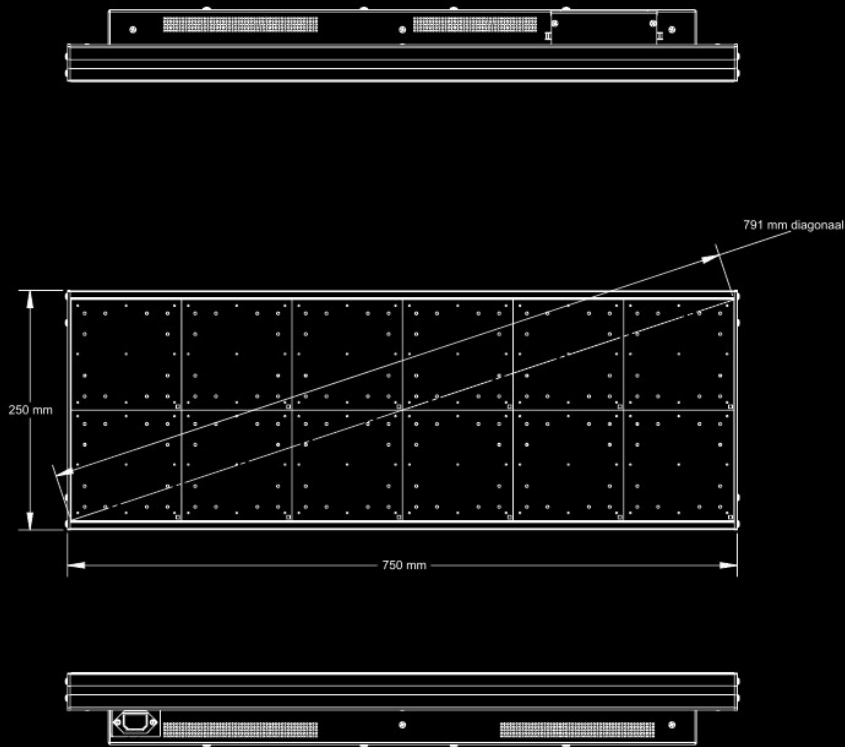

## DISPLAY

Display dimensions	h = 250 mm x w = 750 mm
Pixels	Rows = 32 x columns = 96
Pitch	7,8 mm
Lines per display	1, 2, 3, or 4 lines
Characters per line	6 (1 lines) / 12 (2 lines) / 12 (3 lines) / 16 (4 lines)
Character height	249 mm / 117 mm / 78 mm / 54 mm
Color	256,000 colors
Brightness	5500 nits
Graphics	RGB graphics
Player	Ooh!Media Player / AlphaNET / Alpha protocol

## CASE

Case	Aluminum
Indoor or outdoor installation	Indoor and window installation
Case dimensions	h = 272 mm x w = 756 mm x d = 96 mm
Operating temperature	0°C - 50°C
Humidity	0 % - 95 % non-condensing
Front lens	None
Weight	7,2 kg
Power / Power consumption	Europlug cable / 120 - 240VAC / 50 - 60Hz / 170 watt