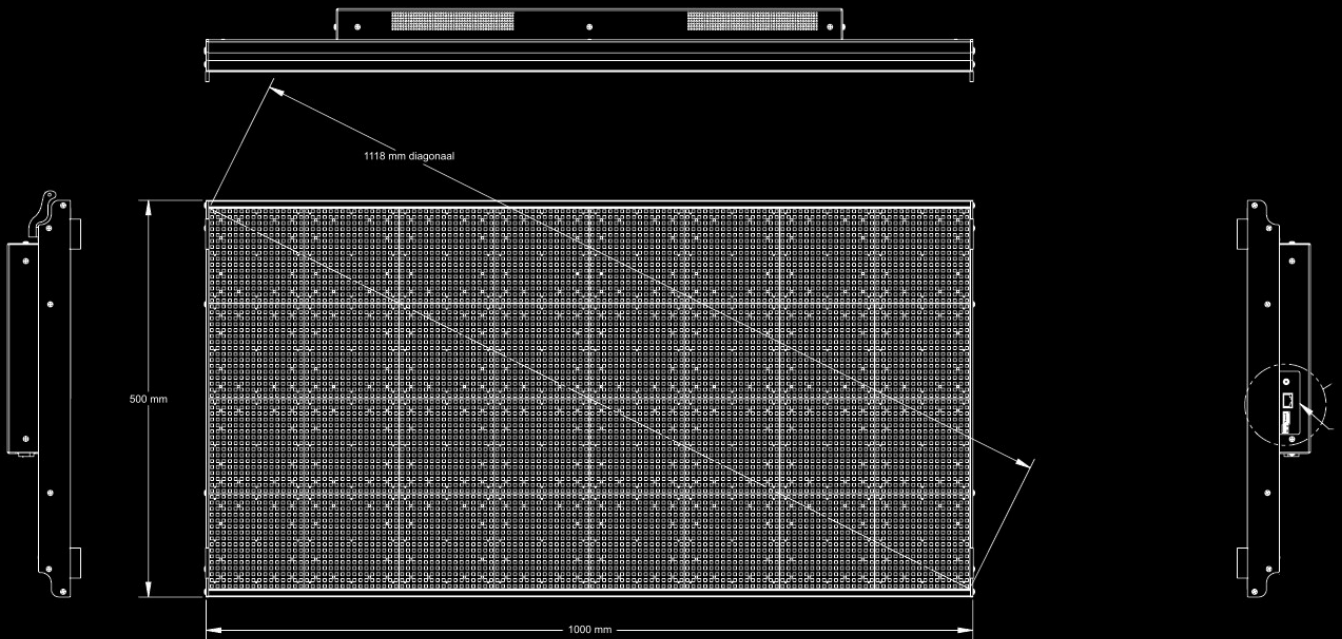

ALPHA W8 64R x 128K (RGB)

DISPLAY

Display dimensions	h = 500 mm x w = 1000 mm
Pixels	Rows = 64 x columns = 128
Pitch	7,8 mm
Lines per display	2, 3, 4, 5, 6, 7 or 8 lines
Characters per line	8 (2 lines) / 16 (4 lines) / 16 (5 lines) / 22 (8 lines)
Character height	249 mm / 117 mm / 78 mm / 54 mm
Color	256,000 colors
Brightness	5500 nits
Graphics	RGB graphics
Player	Ooh!Media Player / AlphaNET / Alpha protocol

CASE

Case	Aluminum
Indoor or outdoor installation	Indoor and window installation
Case dimensions	h = 520 mm x w = 1011 mm x d = 96 mm
Operating temperature	0°C - 50°C
Humidity	0 % - 95 % non-condensing
Front lens	None
Weight	17,7 kg
Power / Power consumption	Europlug cable / 120 - 240VAC / 50 - 60Hz / 440 watt

ALPHA W SERIES (RGB)

SOFTWARE / MEMORY / COMMUNICATION

PC Software (Windows)

Communication

USB port

Memory

Real-Time clock for time and date (RTC)

Mounting system